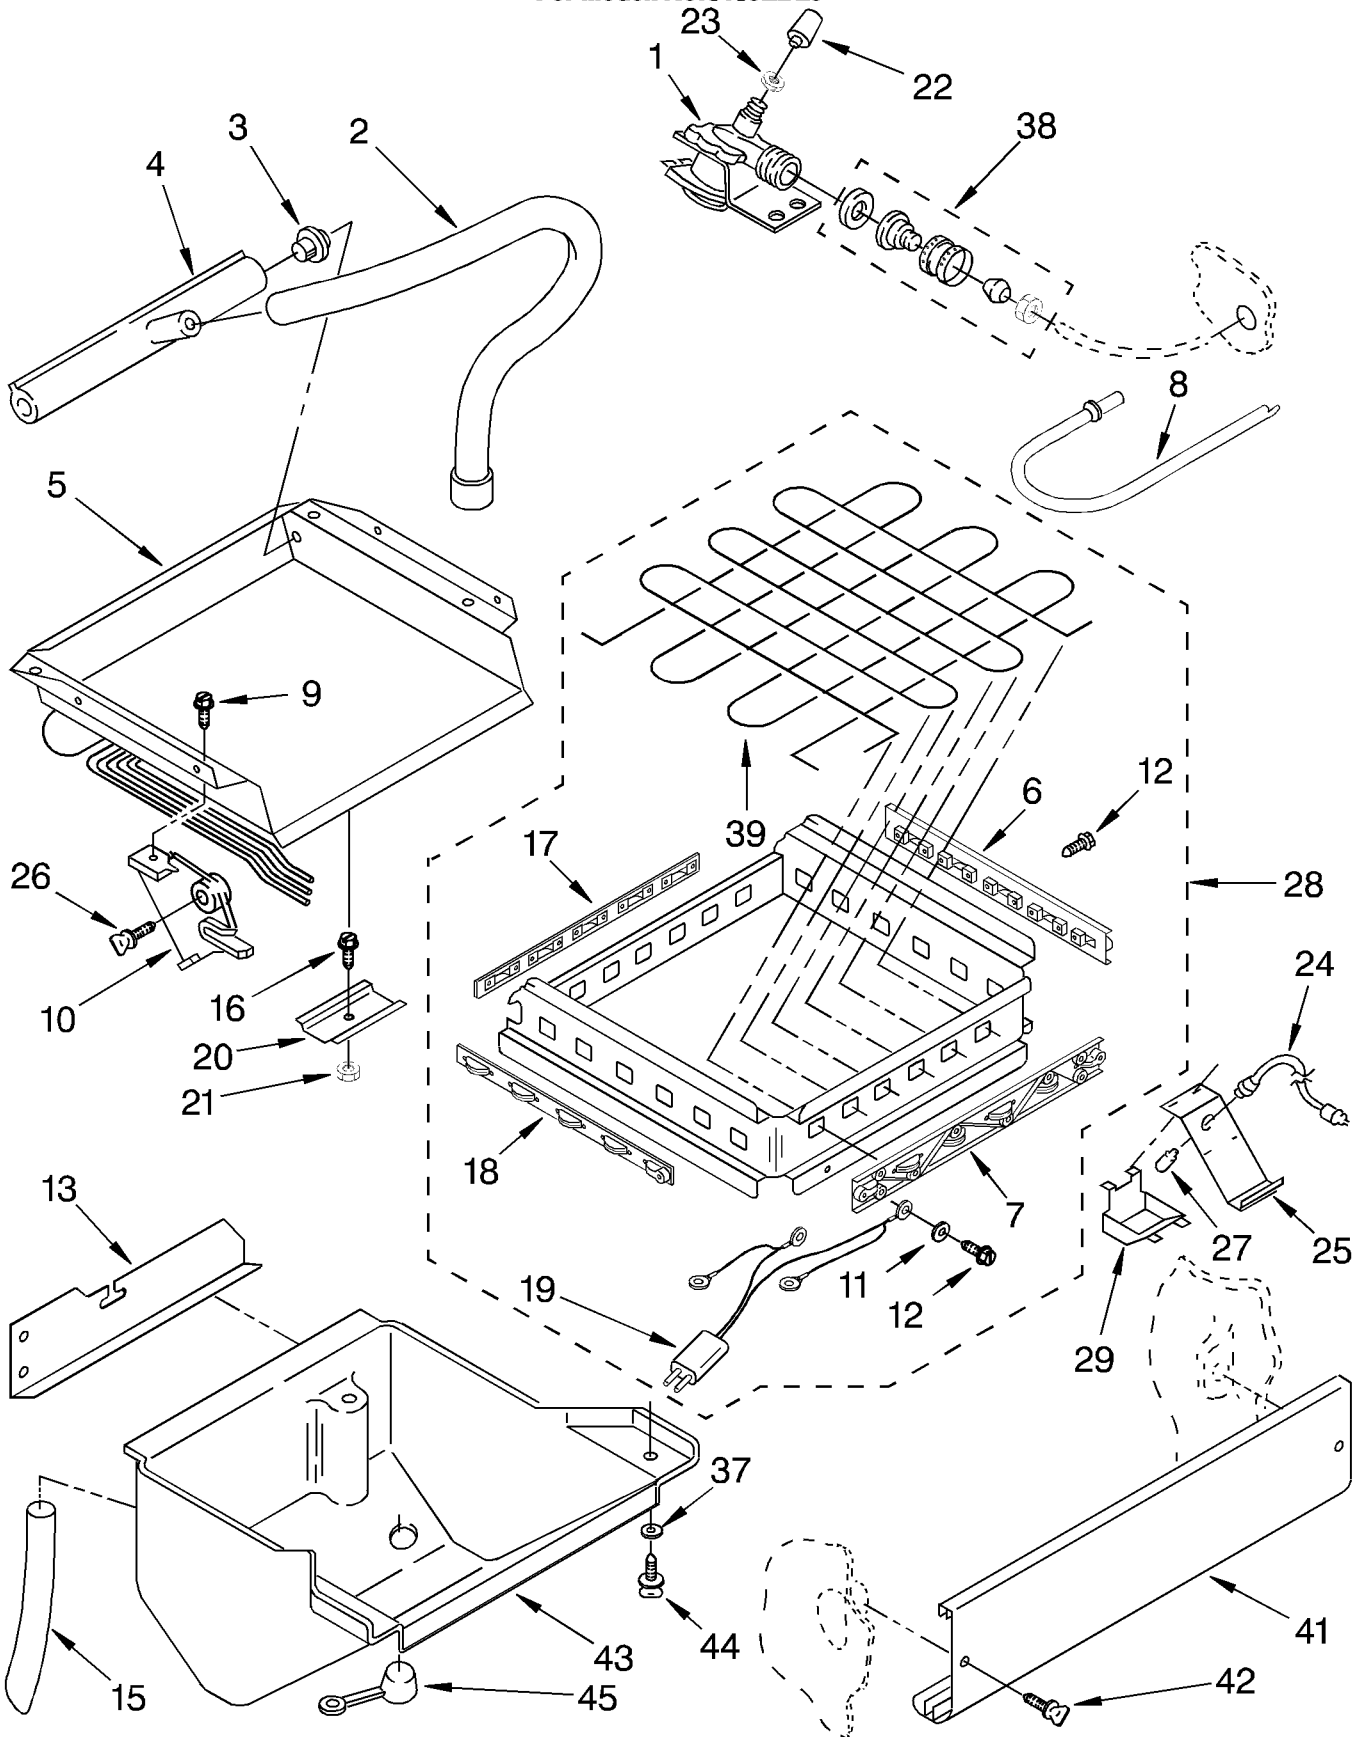

EVAPORATOR, ICE CUTTER GRID AND WATER PARTS

For Model: KUIS185EBL0